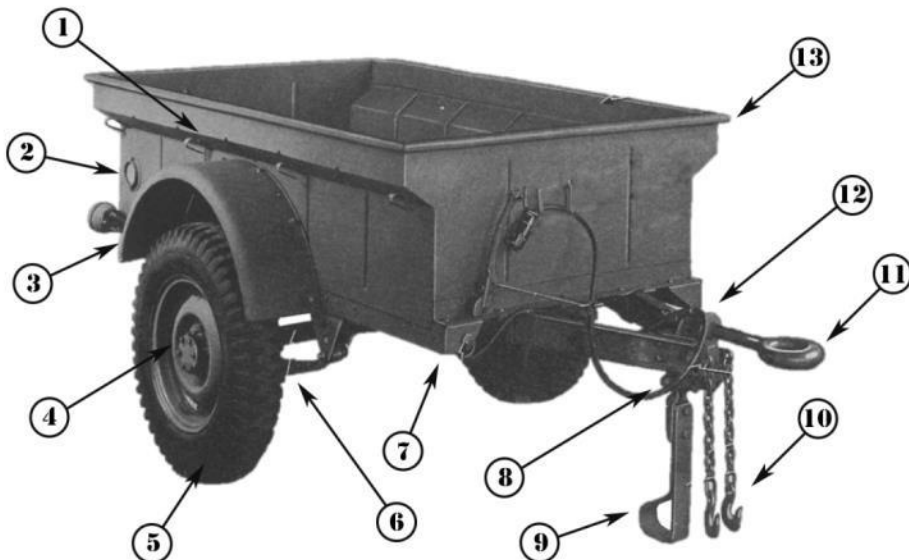

MB TRAILER

MB TRAILER

Trailer Parts (the most complete set) includes the following:

1. Turf Hook
2. Reflector Kit
3. Assy. Fender
4. Split Rim
5. Tire
6. Leaf Spring
7. Assy. Chassis
8. Bracket Pivot Leg Support
9. Leg Support
10. Safety Chain
11. Lunette Eye
12. Drawbar
13. Tub

* illustrated above only the parts and accessories that are visible.

Model Application:
MB Trailer
Part name: Tub - Trailer
Part number: P0000-10010-04-00

Model Application:
MB Trailer
Part name: Bracket – Draw Bar
Part number: A-6468